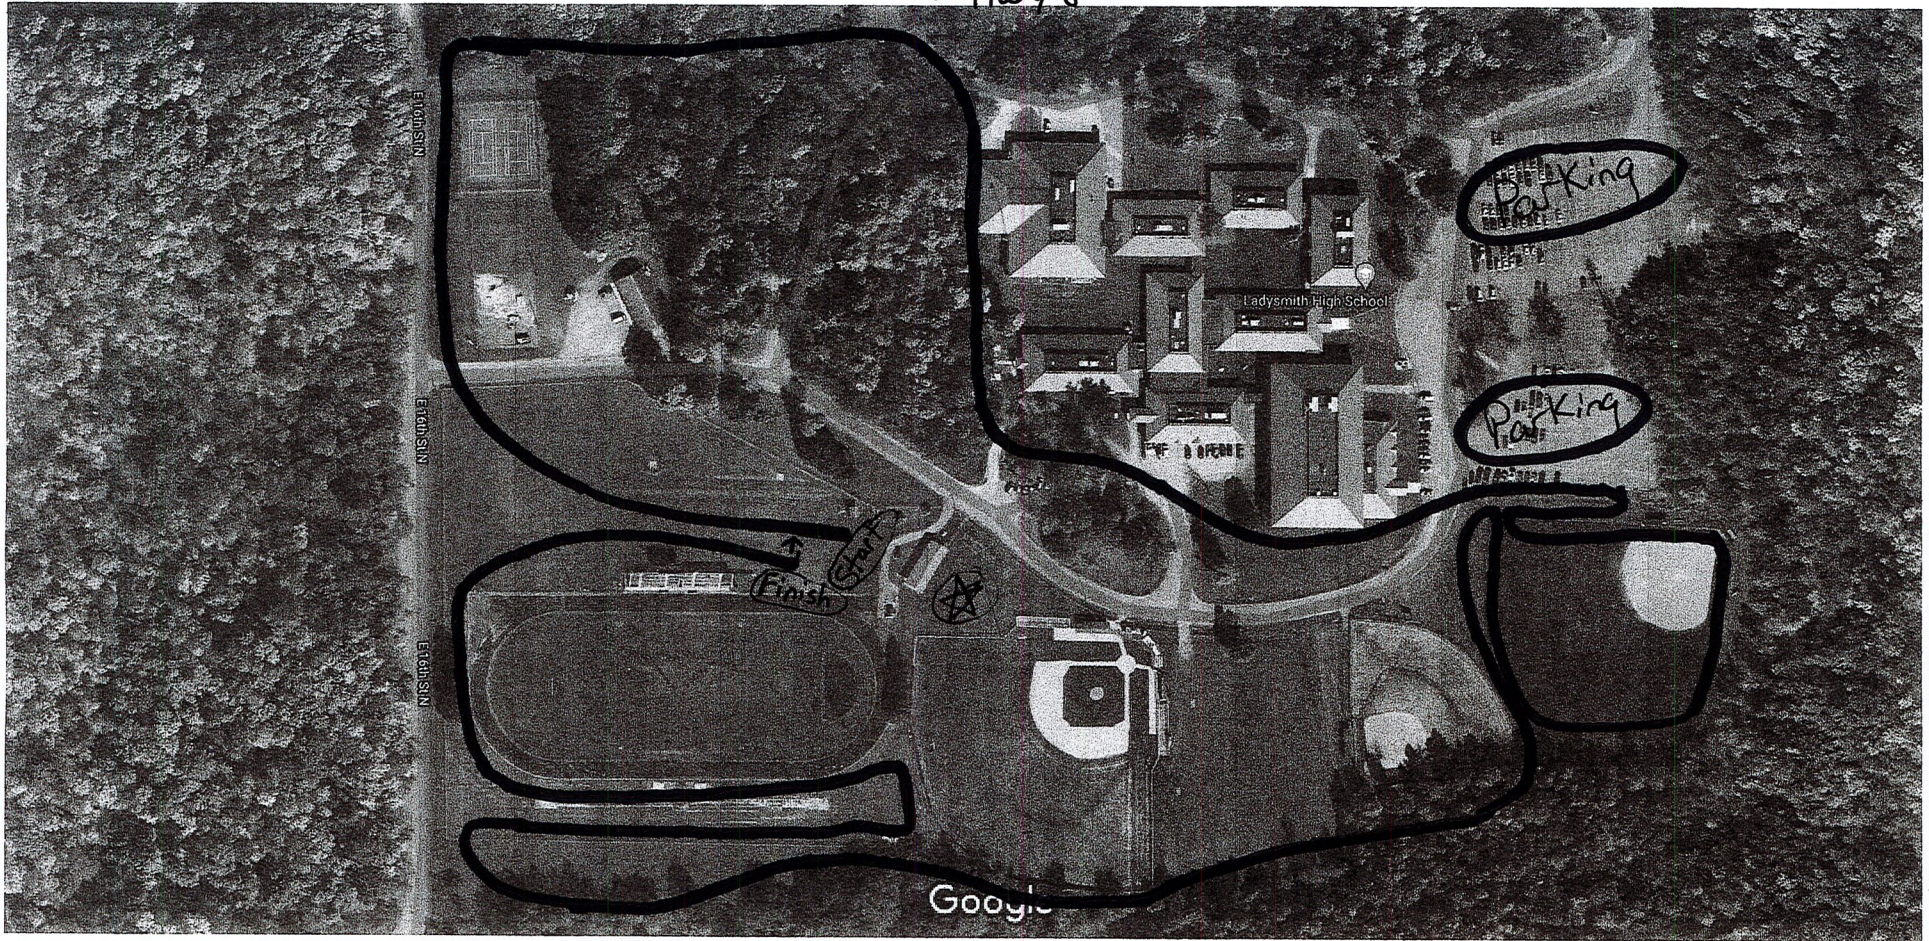

Ladysmith CC Course

Google Maps

← Hwy 8 →

 = Team Camp Area / Team Port-a-potties

Imagery ©2020 Maxar Technologies, USDA Farm Service Agency, Map data ©2020 100 ft

HS = 2 laps (5000m)
 MS = 1 lap (2500m)