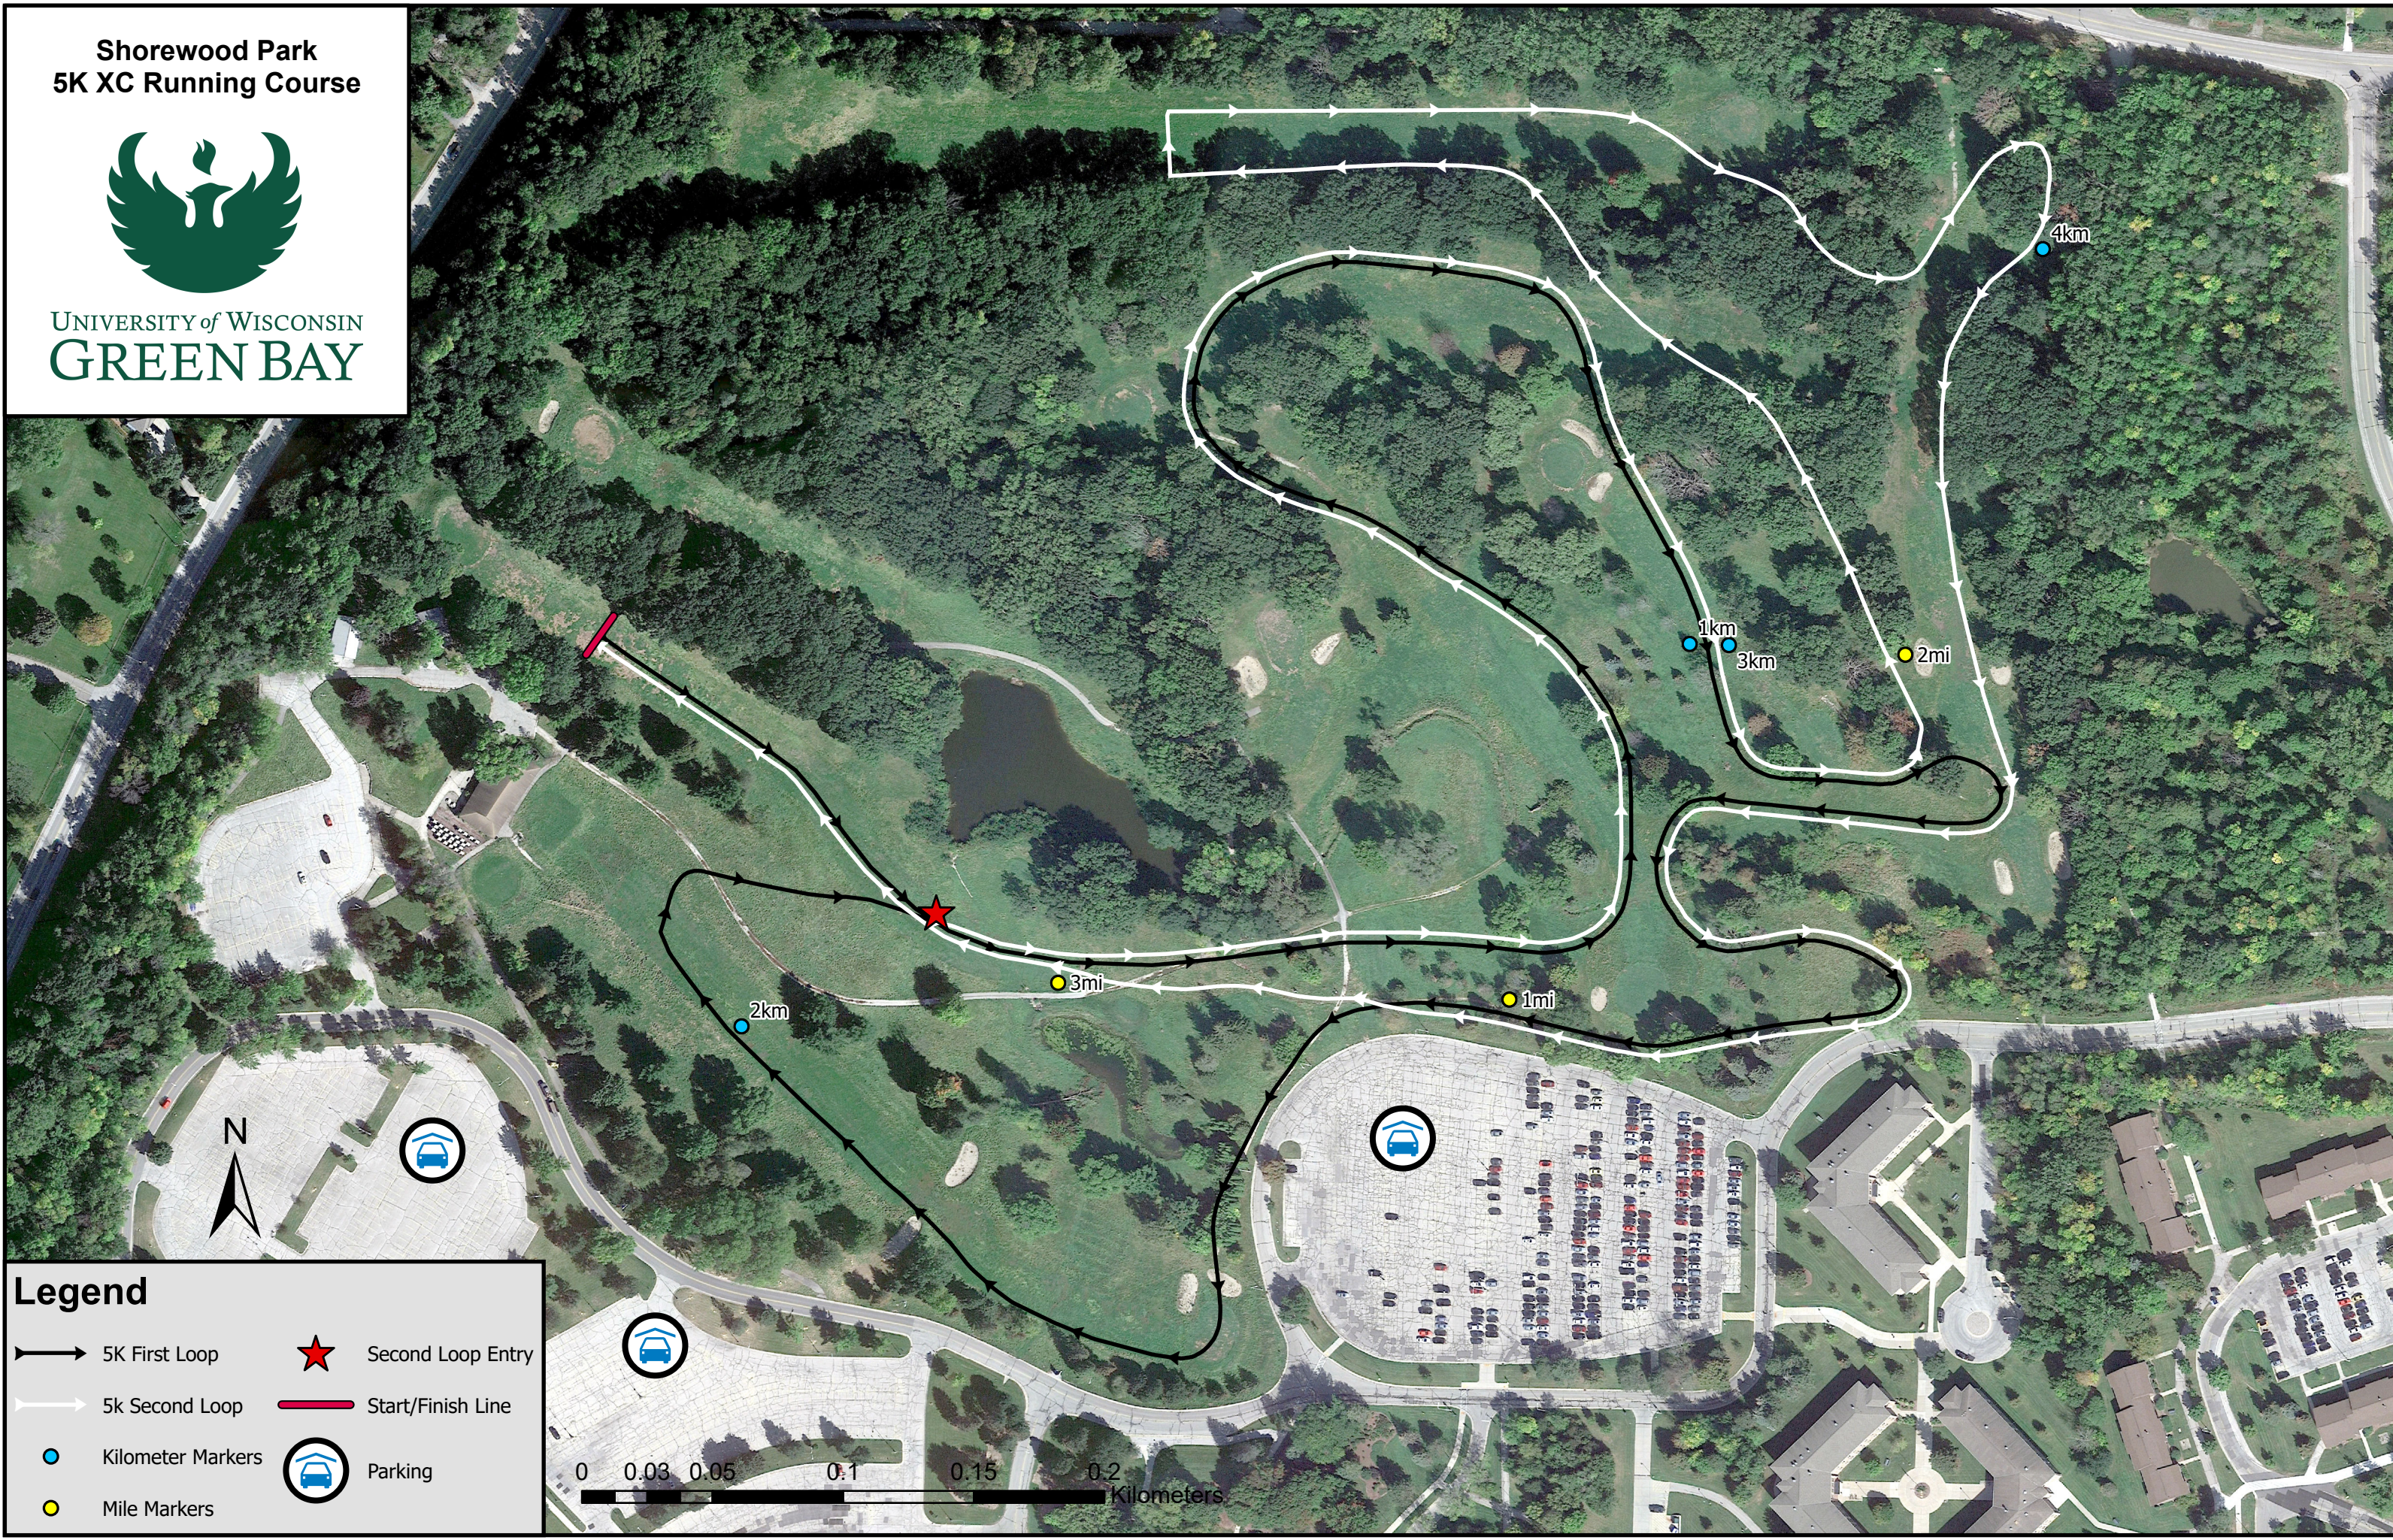

Shorewood Park
5K XC Running Course

UNIVERSITY of WISCONSIN
GREEN BAY

Legend

 5K First Loop	 Second Loop Entry
 5K Second Loop	 Start/Finish Line
 Kilometer Markers	 Parking
 Mile Markers	